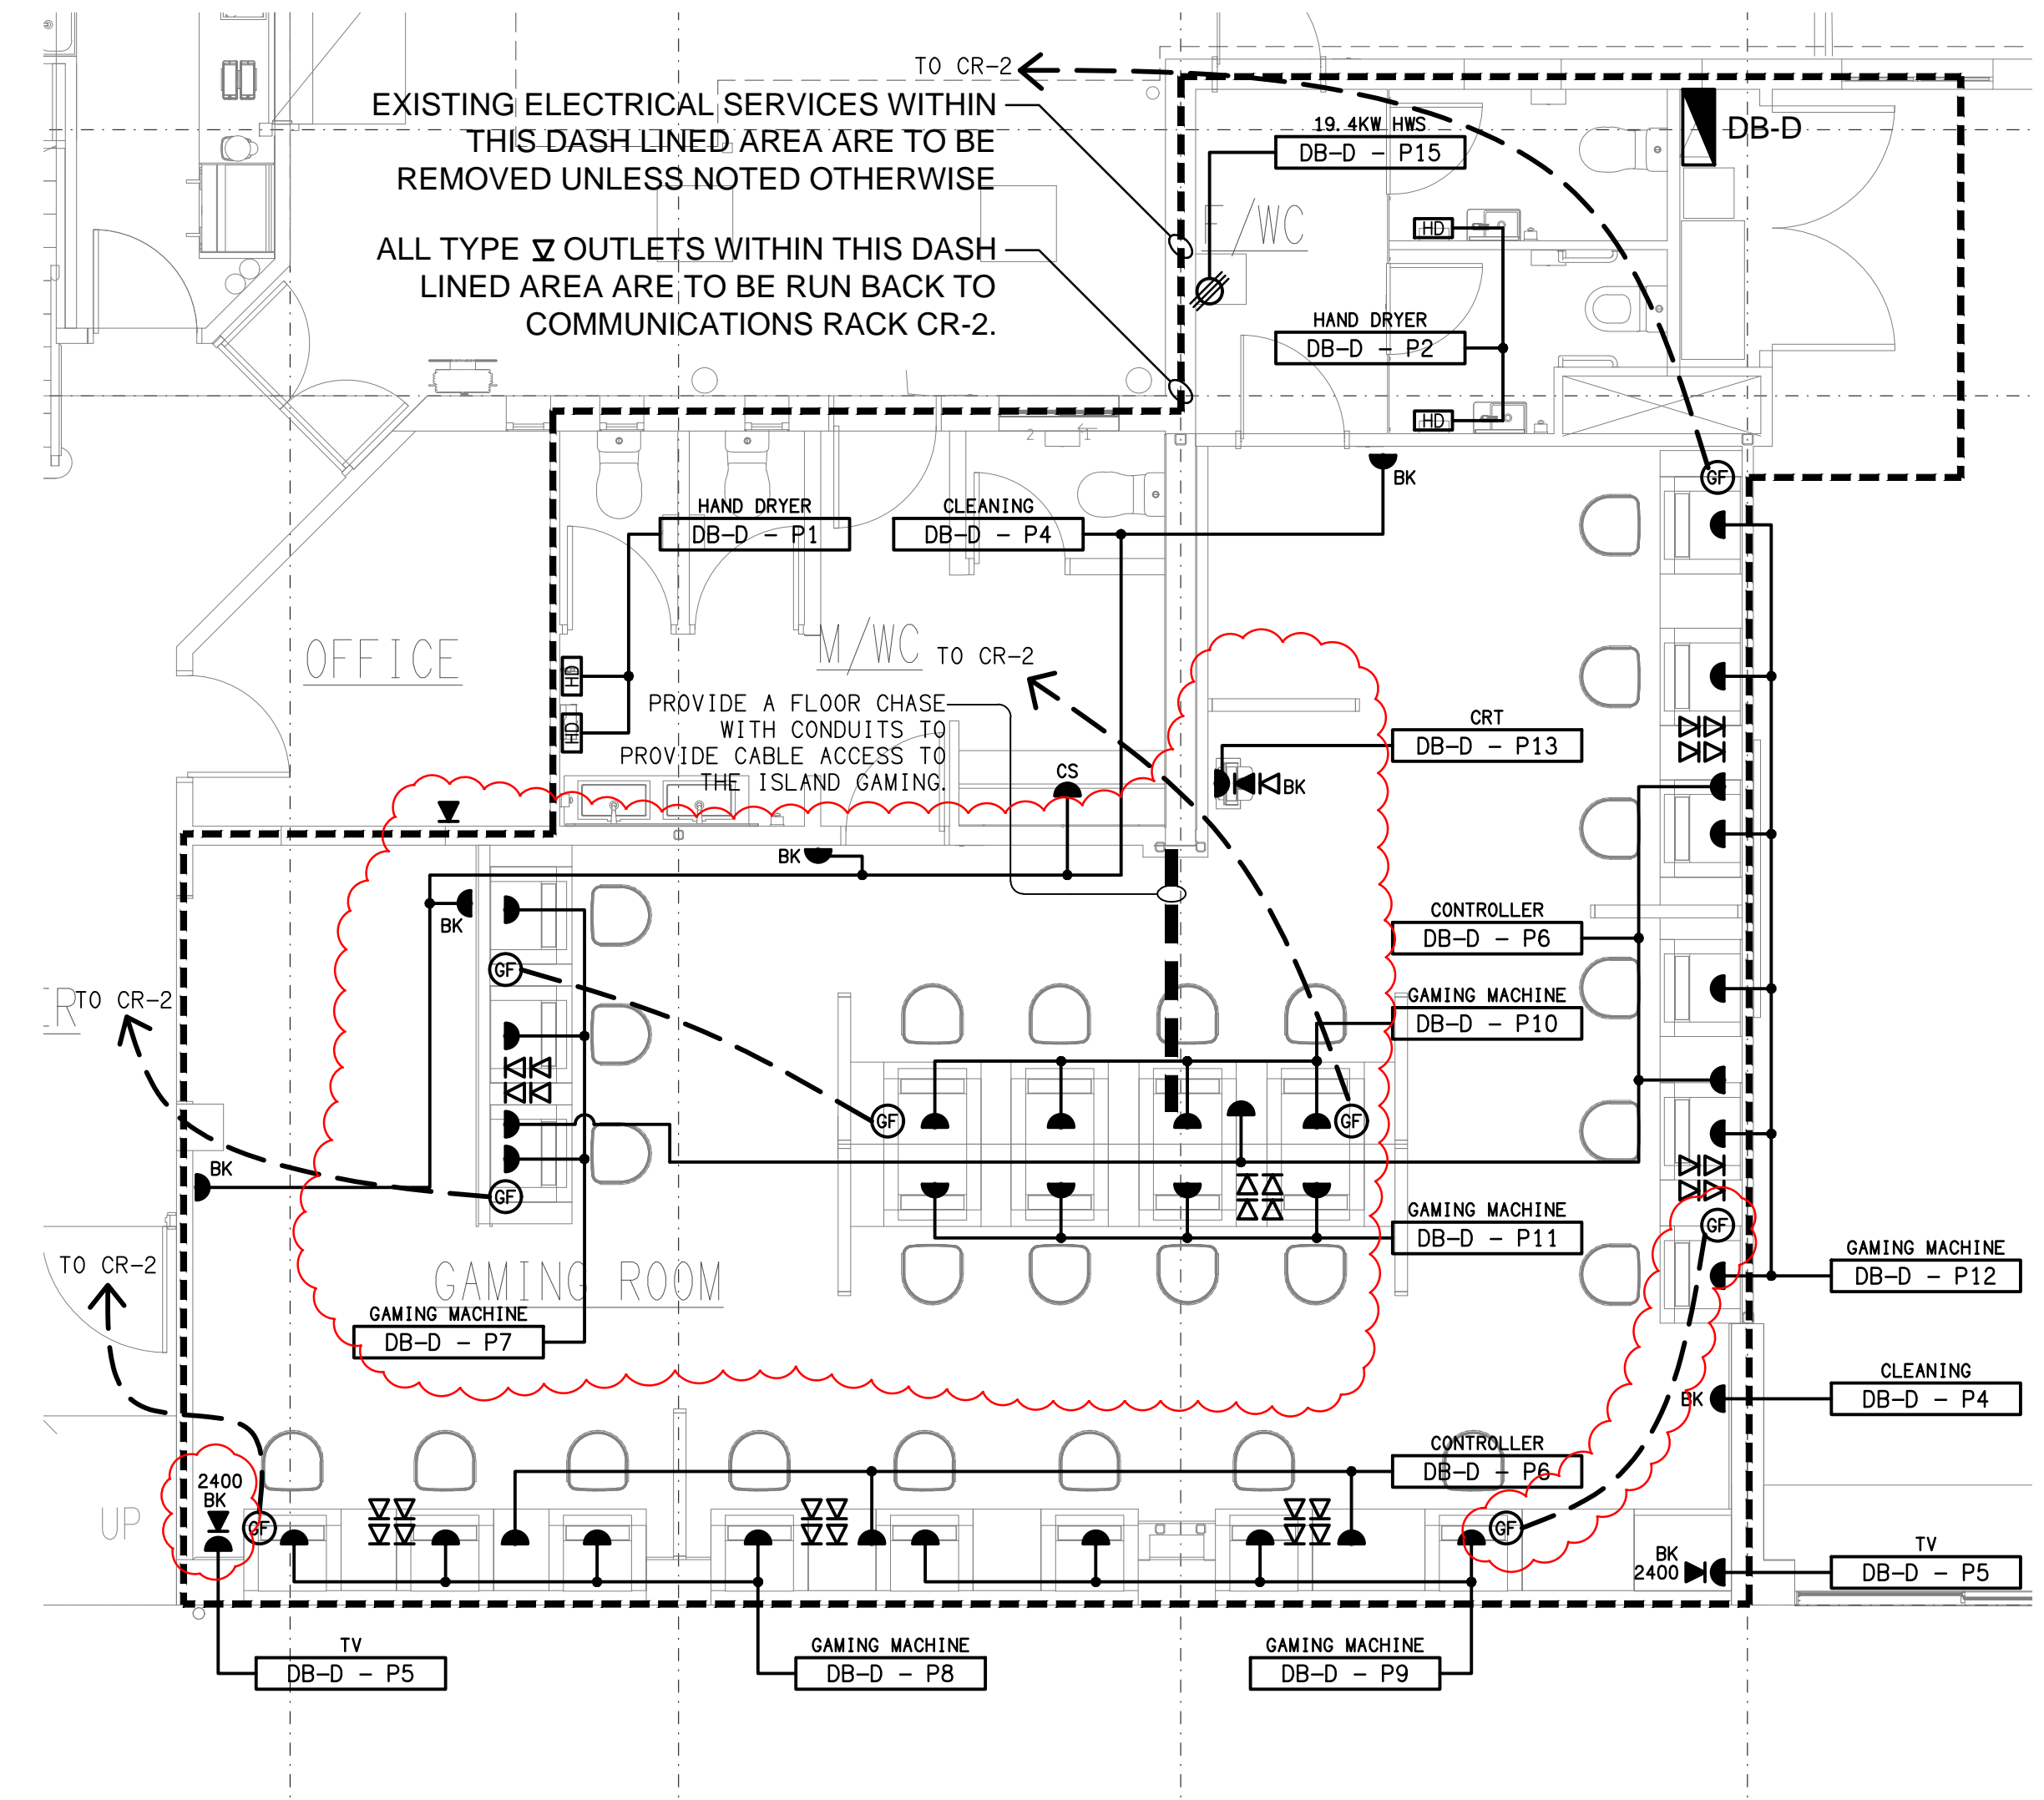

DETAIL A
KITCHEN & BAR FLOOR PLAN
SCALE 1:50

DETAIL C
REAR BAR ELEVATION
SCALE 1:25

DETAIL B
GAMING ROOM FLOOR PLAN
SCALE 1:50

ELECTRICAL DESIGN GROUP BRISBANE
PTY LTD
ACN 092 710 793
TRADING AS:
ELECTRICAL DESIGN GROUP

PROJECT:
COMMERCIAL HOTEL, KINGAROY - STAGE 1
167-177 HALY STREET, KINGAROY

K	CONSTRUCTION	23/02/2024
REV.	DESCRIPTION:	DATE:

DRAWING:
**ELECTRICAL SERVICES
GROUND LEVEL DETAIL PLANS**
SCALE:
1:50
PROJECT NO:
C2549a
DRAWING NO:
E03
REVISION:
K