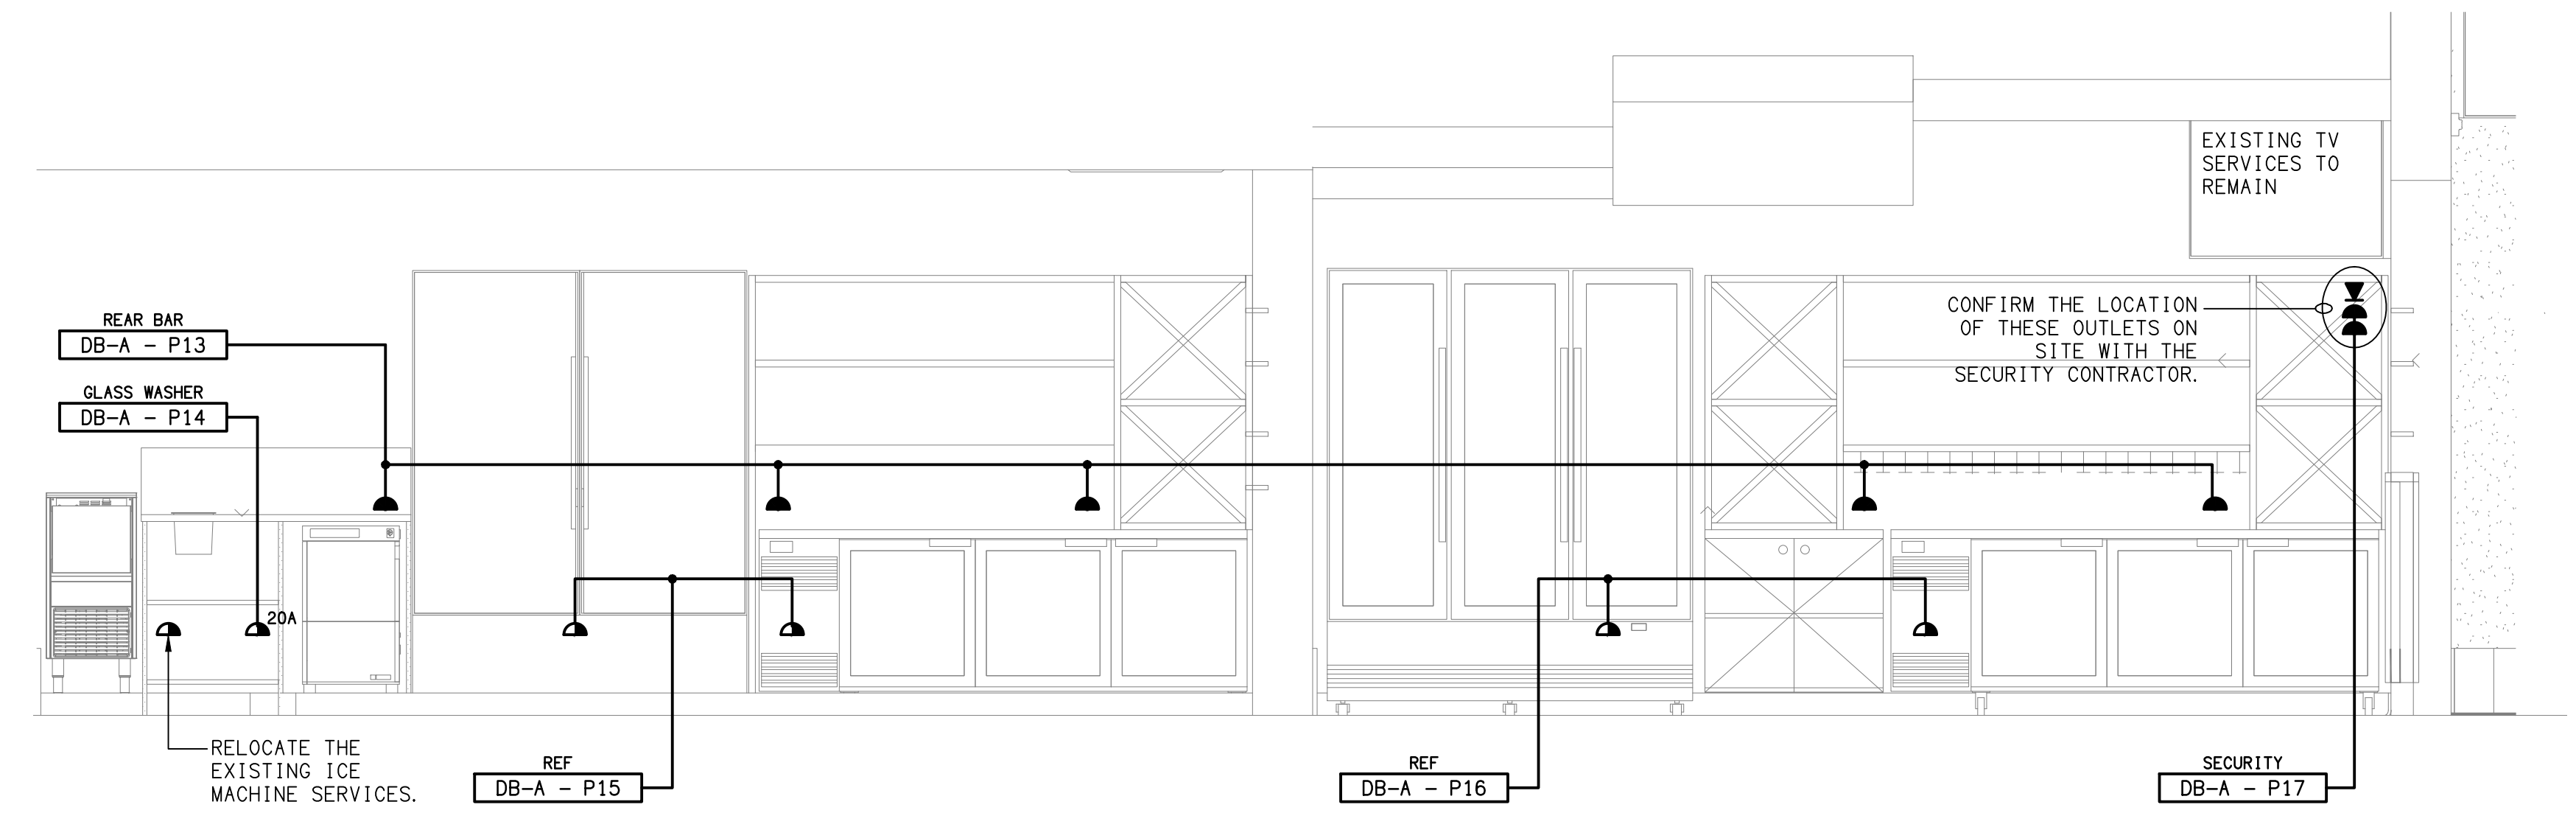

DETAIL A
KITCHEN & BAR FLOOR PLAN
SCALE 1:50

DETAIL C
REAR BAR ELEVATION
SCALE 1:25

DETAIL B
GAMING ROOM FLOOR PLAN
SCALE 1:50

ELECTRICAL DESIGN GROUP BRISBANE
PTY LTD
ACN 092 710 793
TRADING AS:
ELECTRICAL DESIGN GROUP

PROJECT:
COMMERCIAL HOTEL, KINGAROY - STAGE 1
167-177 HALY STREET, KINGAROY

K	CONSTRUCTION	23/02/2024
REV.	DESCRIPTION:	DATE:

DRAWING:
**ELECTRICAL SERVICES
GROUND LEVEL DETAIL PLANS**
SCALE:
1:50
PROJECT NO:
C2549a
DRAWING NO:
E03
REVISION:
K